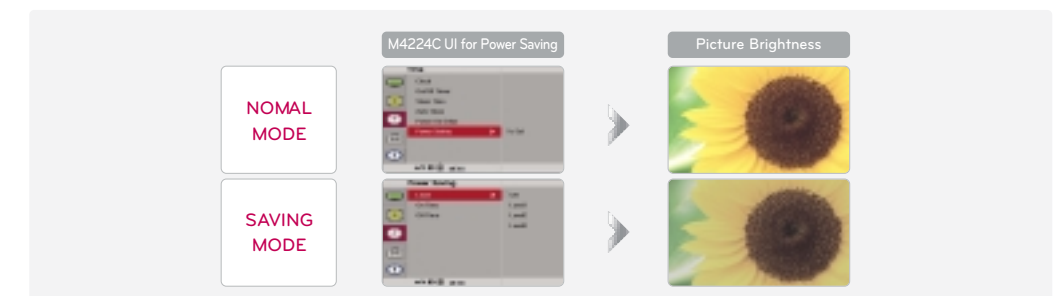

Power Saving

LG commercial monitors provide a way to save every penny by effectively controlling backlight level. See how this function works!