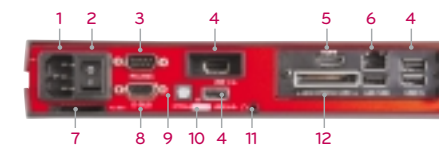

Size	250(W) x 45(D) x 220(H) without Box Package	Item	Content
Weight	1321g without Box Package	Chipset	Nvidia MCP7A-ION
Motherboard	New Designed Board 150 x 80(Supersign)	Serial Port	One External RS-232 Serial Port
CPU	Intel ATOM Processor 330, 1.6GHz(Dual Core), FSB 533MHz	CPU	Intel ATOM Processor 330, 1.6GHz(Dual Core), FSB 533MHz
Memory	DDR3 1066 1024MB SODIMM Type	USB Port	Hi-Speed USB 2.0 Port 480 Mbps Rate (x5)
Storage	SATA SSD 8GB	LAN Port	Realtek RTL8103E 10/100 Mbyte Ethernet Controller
Chipset	Nvidia MCP7A-ION	Parallel Port	Not Supported
BIOS	Phoenix, Inc. BIOS	VGA / HDMI	Nvidia MCP7A-ION Integrated Graphic Chipset
O/S	Windows Embedded Standard	4-in-1 Card	SD / MMC / Memory Stick / XD Memory Card
		PCI Express Card Slot	Supported
		Line-out	Supported
		SPDIF(Digital Audio Out)	Supported (Depend on Source Signal)

Operation Specification

Resolution	Analog	Max	1920 x 1080 @ 60Hz
		Recommend	1920 x 1080 @ 60Hz
	Digital	Max	1920 x 1080 @ 60Hz
		Recommend	1920 x 1080 @ 60Hz
Input Voltage	Voltage : 100 ~ 240Vac, 50 or 60Hz		
Sound Output Wattage	RMS Audio Output 10W+10W(R+L) with LG Monitor		
Inrush Current	50A(230Vac)		
Operating Condition		Sync (H/V)	Video
	Normal Mode	On/On	Active
	Deep Sleep Mode(Set=Off)	Off/Off	Off
Environment Condition	Operating	Temperature	5°C ~ 35°C
		Humidity	10% ~ 80%
	Storage	Temperature	-20°C ~ 60°C Non-condensing
		Humidity	5% ~ 95% Non-condensing

Composition of SuperSign _ Name of Each Part

1. Power Cable Input Terminal
2. Power Switch
3. RS-232C Output Terminal
4. USB Input Terminal
5. HDMI Output Terminal
6. LAN/USB Connection Terminal
- 4-in-1 Multi-card Slot
8. D-SUB Output Terminal
9. Optical
10. Operation and program installation can be carried out using USB Memory, USB Hard-disk, USB CD-ROM, Keyboard (wired/wireless), Mouse (wired/wireless), etc.
11. SuperSign Power Button
12. Line-out Connection Terminal
13. Mini Express Card Slot

*The specification could be changed without prior notice.