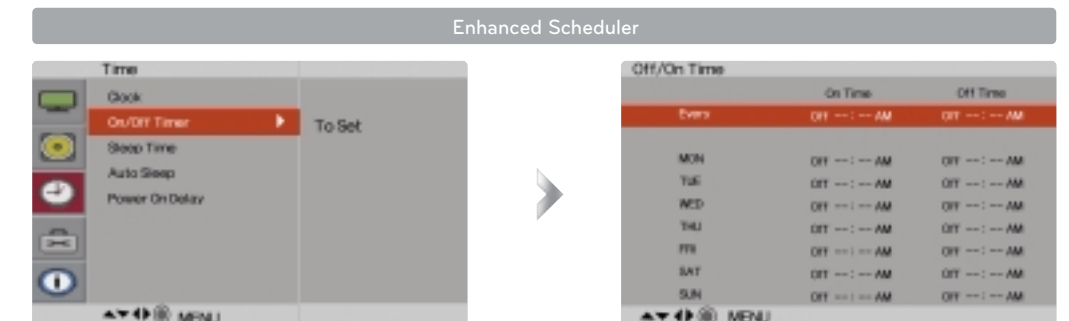

The upgraded scheduler let the user set the 'On' and 'Off' time from Monday through Sunday. So you can flexibly manage the operation time of the LG commercial monitors.

Image Sticking Minimization (ISM)

ISM is designed to alleviate the image retention to minimum level. 4 ISM options are available to optimally minimize the 'image retention'

MANAGEMENT TOOL

Ez Net Manager

eZ-Net Manager let the user control Monitors which installed remote area through Ethernet Controlling system So you can check the status of Monitors and Change the Input and Volume and even Update the Firmware from Server.