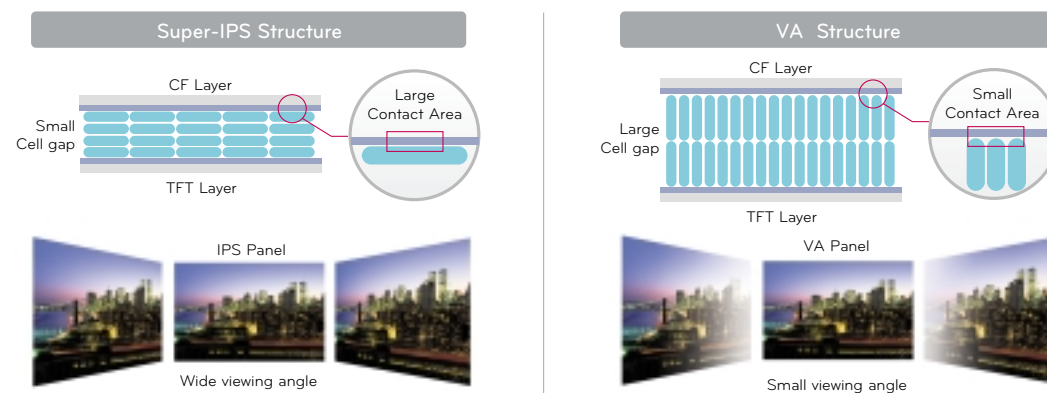

Reliable Picture Quality

LG Commercial MNT adopts the exclusive public display module whose reliability is far better than that of a normal TV module. The public display is known for high resistance to image retention and the gravity-related defect. Therefore, the public display module is a perfect fit for severe operation condition.

Portrait mode

The portrait display mode is the exclusive area of the PD module. The pressure exerted by the liquid crystal is generally proportional to the distance from the top of the screen. Therefore the maximum pressure is exerted at the bottom of screen while the minimum pressure is exerted at the top of the screen. However, the PD module has relatively uniform pressure distribution comparing to TV panel, which in consequence has a far better stability.

Wide Viewing Angle

Super In Plane Switching or Super IPS is the exclusive features of LG LCD Display. This unique technique has the better control of liquid crystal and in consequence, it allows you watch the screen virtually at any angles.