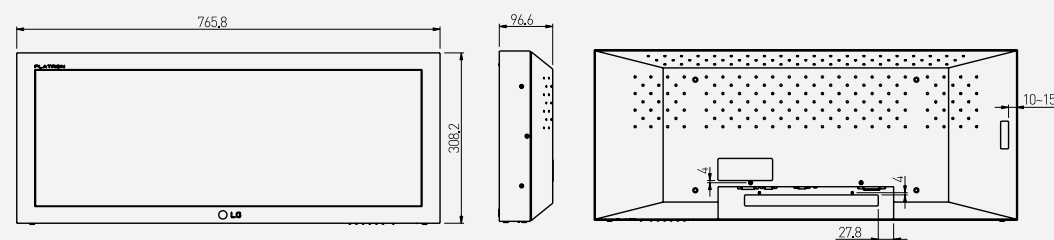

LARGE SIZE
DISPLAY SERIES

M2900S

- Content Interchangeable (Zoom Function)
- LED Substitute
- Aspect Ratio : 17:6

LARGE SIZE
DISPLAY SERIES

M3800S

- Content Interchangeable (Zoom Function)
- LED Substitute
- Aspect Ratio : 17:5

SPECIFICATION

Panel

- Aspect Ratio : 17 : 6 (2,845:1)
- Native Resolution : 1366 x 480 (WXGA)
- Brightness : 450cd/m²
- Contrast Ratio : 1000 : 1
- Response Time : 8ms (G to G)
- Viewing Angle (H x V) : 178 x 178

Video

- Recommended Resolution 1360 x 768 (Analog / Digital)
- Pixel Frequency : 140MHz (RGB / DVI)
- Video Input : RGB Analog / Digital
- Color temperature Coo I / Warm / Nomal / User

Dimension

SPECIFICATION

Panel

- Aspect Ratio : 17 : 5 (3,432:1)
- Native Resolution : 1366 x 398 (WXGA)
- Brightness : 450cd/m²
- Contrast Ratio : 1000 : 1
- Response Time : 8ms (G to G)
- Viewing Angle (H x V) : 178 x 178

Video

- Recommended Resolution 1360 x 768 (Analog / Digital)
- Pixel Frequency : 140MHz (RGB / DVI)
- Video Input : RGB Analog / Digital
- Color temperature Coo I / Warm / Nomal / User

Dimension