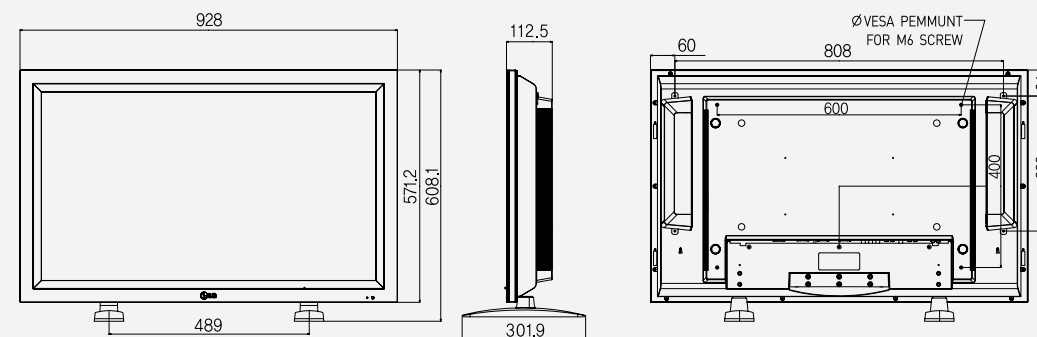

COMMERCIAL
DISPLAY SERIES

M3703C

- 1 Management Tool
  - Enhanced Scheduler
  - Image Sticking Minimization (ISM)
  - Ez Net Manager
  - SuperSign Compatible
- 2 Flexible Design
  - Common Speaker & Slim Bezel
  - Video Wall Usage
  - Various Interface
  - Software Compatibility
  - Fire Retardant
- 3 Eco-Friendly Product
  - Eco-Design (ROHS, WEEE)
  - Power Saving

LARGE SIZE
DISPLAY SERIES

M4213C

- 1 Exclusive PD Module
  - Reliable Picture Quality
  - Portrait mode
  - No Blackening Defect
  - Wide viewing angle
  - Distortion Free image
- 2 Management Tool
  - Enhanced Scheduler
  - Image Sticking Minimization (ISM)
  - Ez Net Manager
  - SuperSign Compatible
- 3 Flexible Design
  - Common Speaker & Slim Bezel
  - Video Wall Usage
  - Various Interface
  - Software Compatibility
  - Fire Retardant
- 4 Eco-Friendly Product
  - Eco-Design (ROHS, WEEE)
  - Power Saving

SPECIFICATION

Panel

- Aspect Ratio : 16 : 9
- Native Resolution : 1366 x 768 (WXGA)
- Brightness : 500cd/m²
- Contrast Ratio : 3,000:1 (DCR)
- Response Time : 5ms (G to G)
- Viewing Angle (H x V) : 178 x 178

Audio

- Sound Mode (Clear voice / Standard / Music / Cinema / Sports / Game / User)
- Audio Power : 20W (10W x 2)

Dimension

SPECIFICATION

Panel

- Aspect Ratio : 16 : 9
- Native Resolution : 1366 x 768 (WXGA)
- Brightness : 500cd/m²
- Contrast Ratio : 3,000:1 (DCR)
- Response Time : 9ms (G to G)
- Viewing Angle (H x V) : 178 x 178

Audio

- Sound Mode (Clear voice / Standard / Music / Cinema / Sports / Game / User)
- Audio Power : 20W (10W x 2)

Dimension