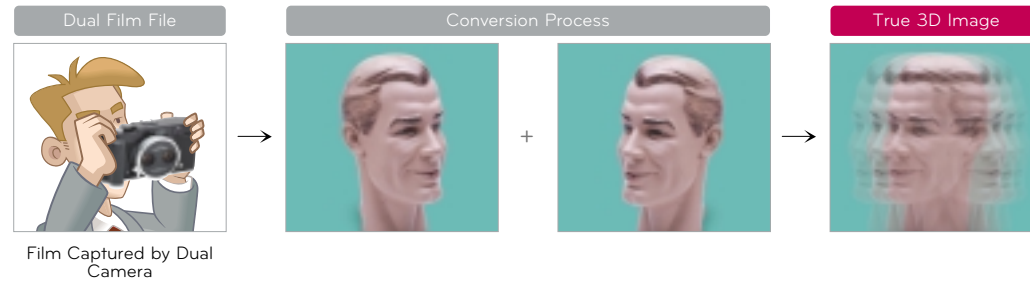

3D MONITOR

Stereo Movie to True 3D Movie

Any films that has been captured by dual camera could be converted into real 3D movie. LG's unique software converts the stereo movie into the seamless 3D movie and this will be available from the March of 2008.