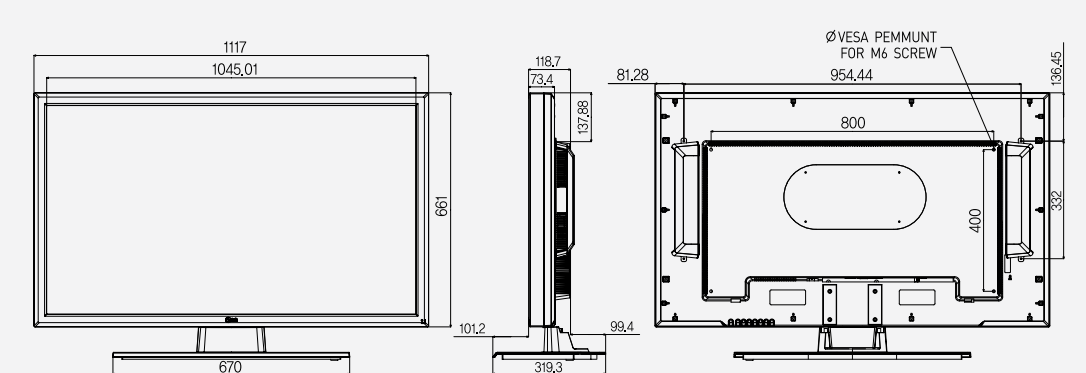

LARGE SIZE
DISPLAY SERIES

M4210D

- 1 3D Effect
  - Eye popping Effect
- 2 PC Built in
  - Windows OS Embedded
- 3 Management Tool
  - Enhanced Scheduler
  - Image Sticking Minimization (ISM)
  - Ez Net Manager
  - SuperSign Compatible
- 4 Flexible Design
  - Common Speaker & Slim Bezel
  - Video Wall Usage
  - Various Interface
  - Software Compatibility
  - Fire Retardant
- 5 Eco-Friendly Product
  - Eco-Design (ROHS, WEEE)
  - Power Saving

3D Monitor

LARGE SIZE
DISPLAY SERIES

M4715C

- 1 Exclusive PD Module
  - Reliable Picture Quality
  - Portrait mode
  - No Blackening Defect
  - Wide viewing angle
  - Distortion Free image
- 2 Management Tool
  - Enhanced Scheduler
  - Image Sticking Minimization (ISM)
  - Ez Net Manager
  - SuperSign Compatible
- 3 Flexible Design
  - Common Speaker & Slim Bezel
  - Video Wall Usage
  - Various Interface
  - Software Compatibility
  - Fire Retardant
- 4 Eco-Friendly Product
  - Eco-Design (ROHS, WEEE)
  - Power Saving

SPECIFICATION

Panel

- Aspect Ratio : 16 : 9
- Native Resolution : 1920 x 1080 (Full HD)
- Brightness : 350cd/m²
- Contrast Ratio : 800:1
- Response Time : 8ms (G to G)
- Viewing Angle (H x V) : 178 x 178

3D

- 3D Resolution : Approximately VGA
- 3D Depth : 90cm
- 3D Viewing Distance : 3m~5m

Software

- Player : Ture3D Player
- Plug in : 3D Max, Maya, Cinema4M
- LG 3D Convert Software

Controller

- CPU : Celeron M 430 1.86G
- Main Chipset : Intel 82945PM ICH7-M Base
- Memory : DDR II 667 512MB
- HDD : P-ATA 2.5" 80GB

Dimension

SPECIFICATION

Panel

- Aspect Ratio : 16 : 9
- Native Resolution : 1920 x 1080 (WUXGA)
- Brightness : 500cd/m²
- Contrast Ratio : 3,000:1 (DCR)
- Response Time : 9ms (G to G)
- Viewing Angle (H x V) : 178 x 178

Audio

- Sound Mode (Clear Voice / Standard / Music / Cinema / Sports / Game / User)
- Audio Power : 20W (10W x 2)

Dimension