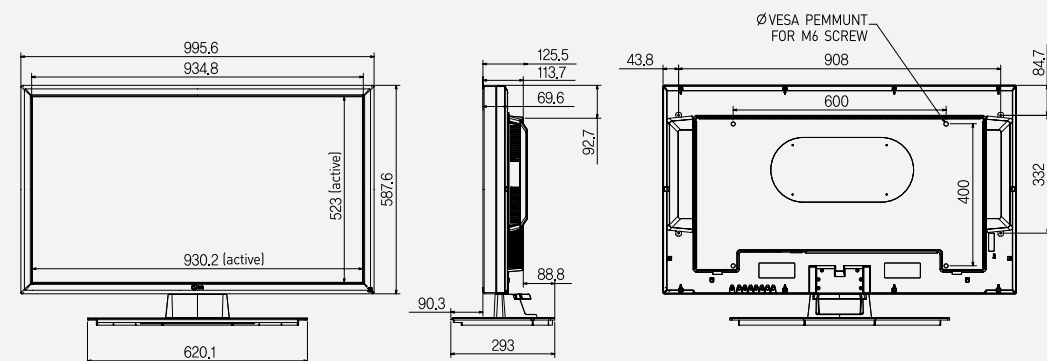

SPECIFICATION

Panel

- Aspect Ratio : 16 : 9
- Native Resolution : 1920 x 1080 (Full HD)
- Brightness : 350cd/m²
- Contrast Ratio : 800:1
- Response Time : 8ms (G to G)
- Viewing Angle (H x V) : 178 x 178

3D

- 3D Resolution : Approximately VGA
- 3D Depth : 90cm
- 3D Viewing Distance : 3m~5m

Software

- Player : Ture3D Player
- Plug in : 3D Max, Maya, Cinema4M
- LG 3D Convert Software

Controller

- CPU : Celeron M 430 1.86G
- Main Chipset : Intel 82945PM ICH7-M Base
- Memory : DDR II 667 512MB
- HDD : P-ATA 2.5" 80GB

Dimension

SPECIFICATION

Panel

- Aspect Ratio : 16 : 9
- Native Resolution : 1920 x 1080 (WUXGA)
- Brightness : 500cd/m²
- Contrast Ratio : 3,000:1 (DCR)
- Response Time : 9ms (G to G)
- Viewing Angle (H x V) : 178 x 178