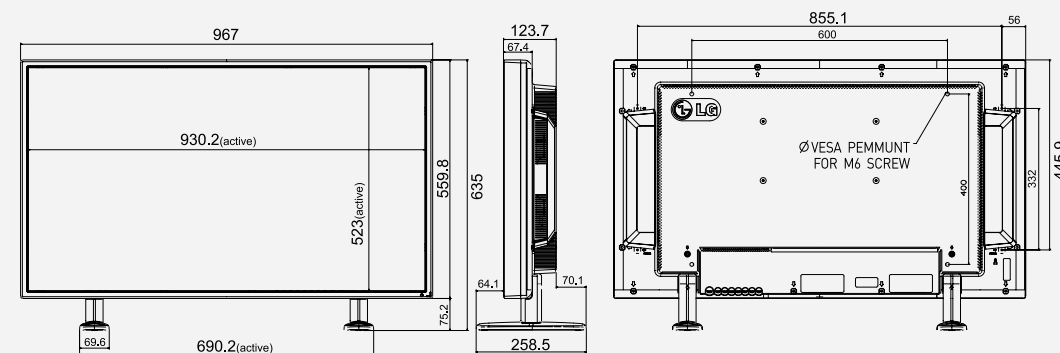

LARGE SIZE
DISPLAY SERIES

M4224C

- 1 Exclusive PD Module
  - Reliable Picture Quality
  - Portrait mode
  - No Blackening Defect
  - Wide viewing angle
  - Distortion Free image
- 2 Management Tool
  - Enhanced Scheduler
  - Image Sticking Minimizatio (ISM)
  - Ez Net Manager
  - SuperSign Compatible
- 3 Flexible Design
  - Common Speaker & Slim Bezel
  - Video Wall Usage
  - Various Interface
  - Software Compatibility
  - Fire Retardant
- 4 Eco-Friendly Product
  - Eco-Design (ROHS, WEEE)
  - Power Saving

LARGE SIZE
DISPLAY SERIES

M4224N

- 1 PC Built in
  - Window OS Embedded
- 2 Exclusive PD Module
  - Reliable Picture Quality
  - Portrait mode
  - No Blackening Defect
  - Wide viewing angle
  - Distortion Free image
- 3 Management Tool
  - Enhanced Scheduler
  - Image Sticking Minimization (ISM)
  - Ez Net Manager
  - SuperSign Compatible
- 4 Flexible Design
  - Common Speaker & Slim Bezel
  - Video Wall Usage
  - Various Interface
  - Software Compatibility
  - Fire Retardant
- 5 Eco-Friendly Product
  - Eco-Design (ROHS, WEEE)
  - Power Saving

SPECIFICATION

Panel

- Aspect Ratio : 16 : 9
- Native Resolution : 1920 x 1080 (WUXGA)
- Brightness : 700cd/m²
- Contrast Ratio : 3,000:1 (DCR)
- Response Time : 9ms (G to G)
- Viewing Angle (H x V) : 178 x 178

Audio

- Sound Mode (Clear Voice / Standard / Music / Cinema / Sports / Game / User)
- Audio Power : 20W (10W x 2)

Dimension

SPECIFICATION

Panel

- Aspect Ratio : 16 : 9
- Native Resolution : 1920 x 1080 (WUXGA)
- Brightness : 700cd/m²
- Contrast Ratio : 3,000:1 (DCR)
- Response Time : 9ms (G to G)
- Viewing Angle (H x V) : 178 x 178

Audio

- Sound Mode (Clear Voice / Standard / Music / Cinema / Sports / Game / User)
- Audio Power : 20W (10W x 2)

Controller

- CPU : Intel Celeron575 20G
- Main Chipset : Intel GM45 ICH9
- Memory : DDR II 800MHz 1GB
- HDD : 2.5" SATA SSD 32G

Dimension