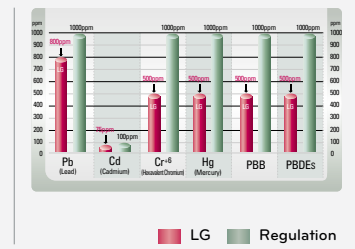

WEEE

(Waste Electrical & Electronic Equipment)

In order to reduce the waste from electronic devices, more than 80% of LG products are recyclable. Thanks to this regulation, the owners may dispose hundreds of displays free of charge after years of use.