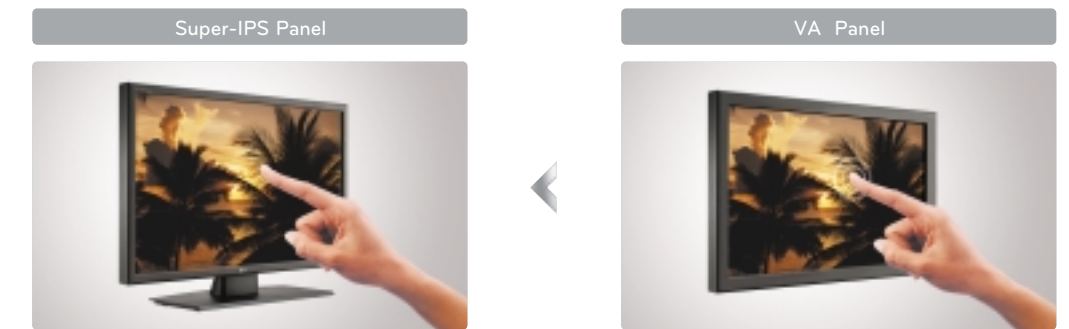

Distortion Free Image

IPS panel is not susceptible to image distortion upon external pressure. It is because the liquid crystal formation of IPS panel is less deformed than VA panel.