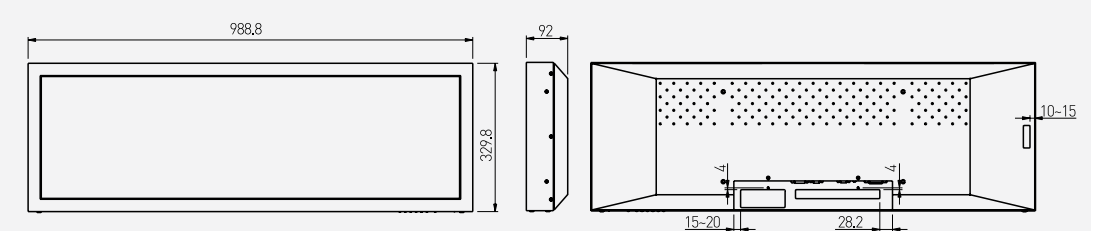

LARGE SIZE
DISPLAY SERIES

M2900S

- Content Interchangeable (Zoom Function)
- LED Substitute
- Aspect Ratio : 17:6

LARGE SIZE
DISPLAY SERIES

M3800S

- Content Interchangeable (Zoom Function)
- LED Substitute
- Aspect Ratio : 17:5

SPECIFICATION

Panel

- Aspect Ratio : 17 : 6 (2,845:1)
- Native Resolution : 1366 x 480 (WXGA)
- Brightness : 450cd/m²
- Contrast Ratio : 1000 : 1
- Response Time : 8ms (G to G)
- Viewing Angle (H x V) : 178 x 178

Video

- Recommended Resolution 1360 x 768 (Analog / Digital)
- Pixel Frequency : 140MHz (RGB / DVI)
- Video Input : RGB Analog / Digital
- Color temperature Coo I / Warm / Nomal / User

Dimension

SPECIFICATION

Panel

- Aspect Ratio : 17 : 5 (3,432:1)
- Native Resolution : 1366 x 398 (WXGA)
- Brightness : 450cd/m²
- Contrast Ratio : 1000 : 1
- Response Time : 8ms (G to G)
- Viewing Angle (H x V) : 178 x 178

Video

- Recommended Resolution 1360 x 768 (Analog / Digital)
- Pixel Frequency : 140MHz (RGB / DVI)
- Video Input : RGB Analog / Digital
- Color temperature Coo I / Warm / Nomal / User

Dimension