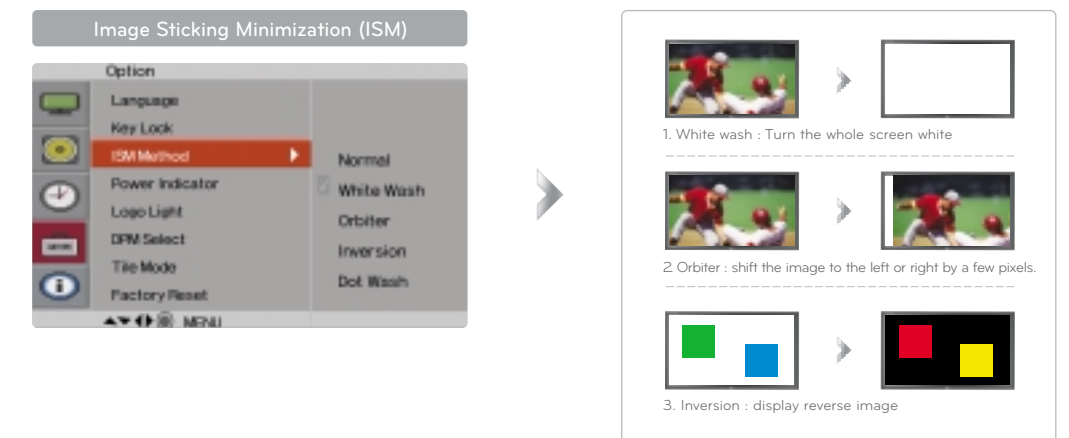

The upgraded scheduler let the user set the 'On' and 'Off' time from Monday through Sunday. So you can flexibly manage the operation time of the LG commercial monitors.

Image Sticking Minimization (ISM)

ISM is designed to alleviate the image retention to minimum level. 4 ISM options are available to optimally minimize the 'image retention'

MANAGEMENT TOOL

Ez Net Manager

eZ-Net Manager let the user control Monitors which installed remote area through Ethernet Controlling system So you can check the status of Monitors and Change the Input and Volume and even Update the Firmware from Server.