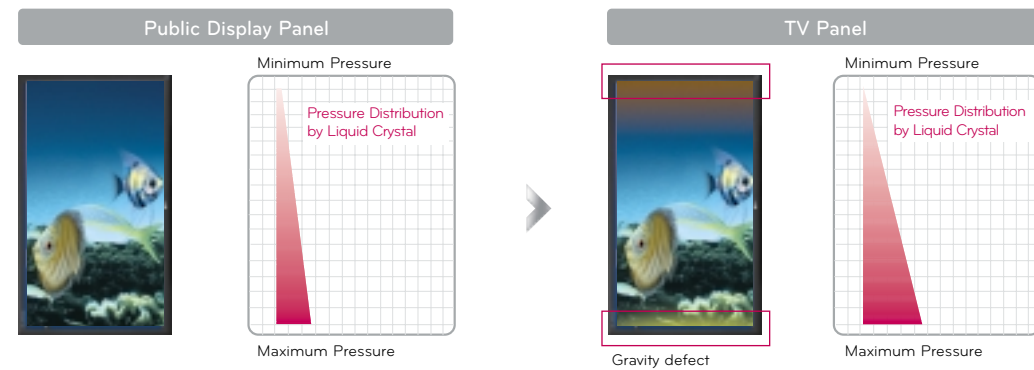

Panel

- Aspect Ratio : 17 : 5 (3,432:1)
- Native Resolution : 1366 x 398 (WXGA)
- Brightness : 450cd/m²
- Contrast Ratio : 1000 : 1
- Response Time : 8ms (G to G)
- Viewing Angle (H x V) : 178 x 178

Video

- Recommended Resolution 1360 x 768 (Analog / Digital)
- Pixel Frequency : 140MHz (RGB / DVI)
- Video Input : RGB Analog / Digital
- Color temperature Coo I / Warm / Nomal / User

Dimension

EXCLUSIVE PD MODULE

Portrait mode

The portrait display mode is the exclusive area of the PD module. The pressure exerted by the liquid crystal is generally proportional to the distance from the top of the screen. Therefore the maximum pressure is exerted at the bottom of screen while the minimum pressure is exerted at the top of the screen. However, the PD module has relatively uniform pressure distribution comparing to TV panel, which in consequence has a far better stability.

Wide Viewing Angle

Super In Plane Switching or Super IPS is the exclusive features of LG LCD Display. This unique technique has the better control of liquid crystal and in consequence, it allows you watch the screen virtually at any angles.