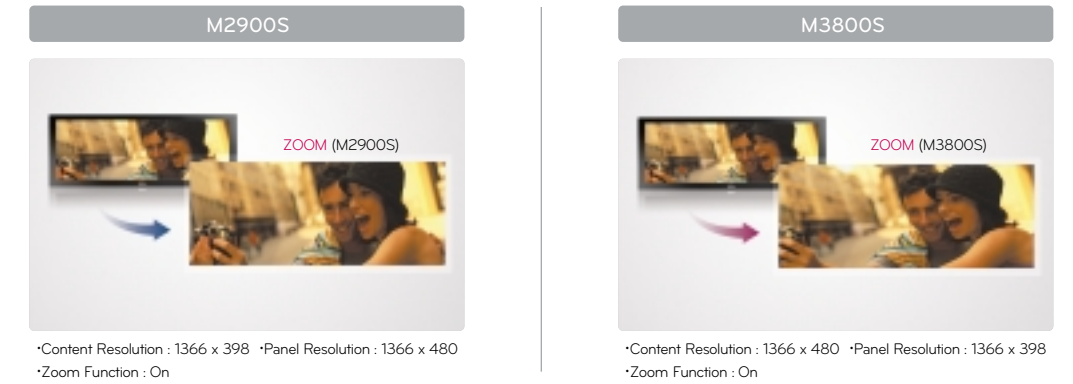

In order to display still picture, the photo must be taken from 9-25 different angles.

True 3D Animation

In order to display 3D animation, special software such as 3DS Max or Maya are used.

2D and 3D Mixed Movie

3D MONITOR

Stereo Movie to True 3D Movie

Any films that has been captured by dual camera could be converted into real 3D movie. LG's unique software converts the stereo movie into the seamless 3D movie and this will be available from the March of 2008.

STRETCHED MONITOR

Zoom Function

The content created for M2900S could be fit into the M3800S regardless of resolution difference. The "Zoom" function makes contents interchangeable between M2900S and M3800S