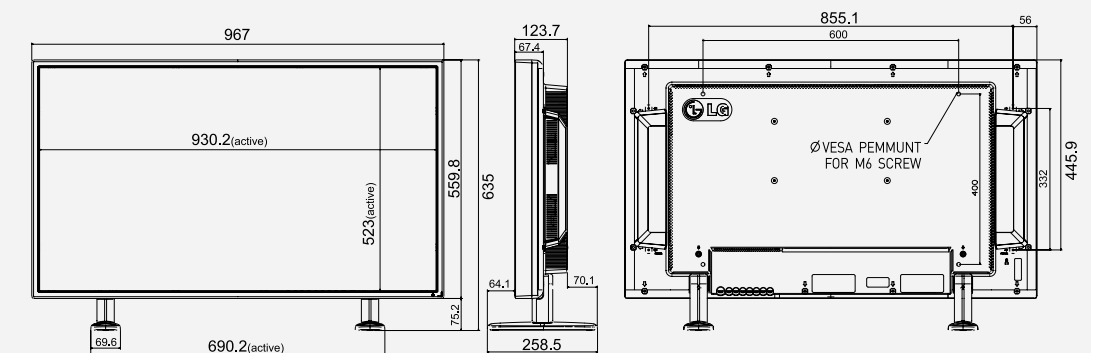

LARGE SIZE
DISPLAY SERIES

M4224C

- 1 Exclusive PD Module
  - Reliable Picture Quality
  - Portrait mode
  - No Blackening Defect
  - Wide viewing angle
  - Distortion Free image
- 2 Management Tool
  - Enhanced Scheduler
  - Image Sticking Minimizatio (ISM)
  - Ez Net Manager
  - SuperSign Compatible
- 3 Flexible Design
  - Common Speaker & Slim Bezel
  - Video Wall Usage
  - Various Interface
  - Software Compatibility
  - Fire Retardant
- 4 Eco-Friendly Product
  - Eco-Design (ROHS, WEEE)
  - Power Saving

LARGE SIZE
DISPLAY SERIES

M4224N

- 1 PC Built in
  - Window OS Embedded
- 2 Exclusive PD Module
  - Reliable Picture Quality
  - Portrait mode
  - No Blackening Defect
  - Wide viewing angle
  - Distortion Free image
- 3 Management Tool
  - Enhanced Scheduler
  - Image Sticking Minimization (ISM)
  - Ez Net Manager
  - SuperSign Compatible
- 4 Flexible Design
  - Common Speaker & Slim Bezel
  - Video Wall Usage
  - Various Interface
  - Software Compatibility
  - Fire Retardant
- 5 Eco-Friendly Product
  - Eco-Design (ROHS, WEEE)
  - Power Saving

SPECIFICATION

Panel

- Aspect Ratio : 16 : 9
- Native Resolution : 1920 x 1080 (WUXGA)
- Brightness : 700cd/m²
- Contrast Ratio : 3,000:1 (DCR)
- Response Time : 9ms (G to G)
- Viewing Angle (H x V) : 178 x 178

Audio

- Sound Mode (Clear Voice / Standard / Music / Cinema / Sports / Game / User)
- Audio Power : 20W (10W x 2)

Dimension

SPECIFICATION

Panel

- Aspect Ratio : 16 : 9
- Native Resolution : 1920 x 1080 (WUXGA)
- Brightness : 700cd/m²
- Contrast Ratio : 3,000:1 (DCR)
- Response Time : 9ms (G to G)
- Viewing Angle (H x V) : 178 x 178

Audio

- Sound Mode (Clear Voice / Standard / Music / Cinema / Sports / Game / User)
- Audio Power : 20W (10W x 2)

Controller

- CPU : Intel Celeron575 20G
- Main Chipset : Intel GM45 ICH9
- Memory : DDR II 800MHz 1GB
- HDD : 2.5" SATA SSD 32G

Dimension