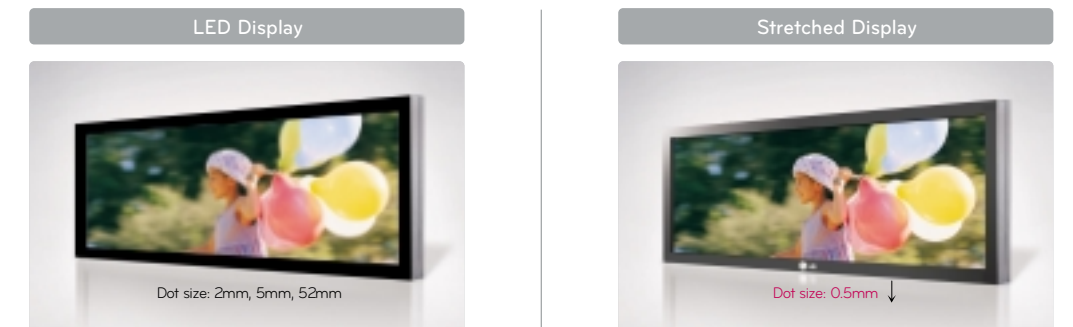

Fine Picture

LCD device is known for its fine resolution so you can see much finer image than LED device

Content Production Guide

The content for the stretched monitors must be created in a specific format. The right resolution for M2900S & M3800S are 1366 x 480 and 1366 x 398 respectively.

	M2900S	M3800S
Screen Size	29.1"	38.1"
Resolution	1366(H) x 480(V)	1366(H) x 398(V)

Panel Resolution = Content Resolution

M3800S: 398 Lines Active Pixel : 1360 x 398

M2900S: 480 Lines Active Pixel : 1360 x 480