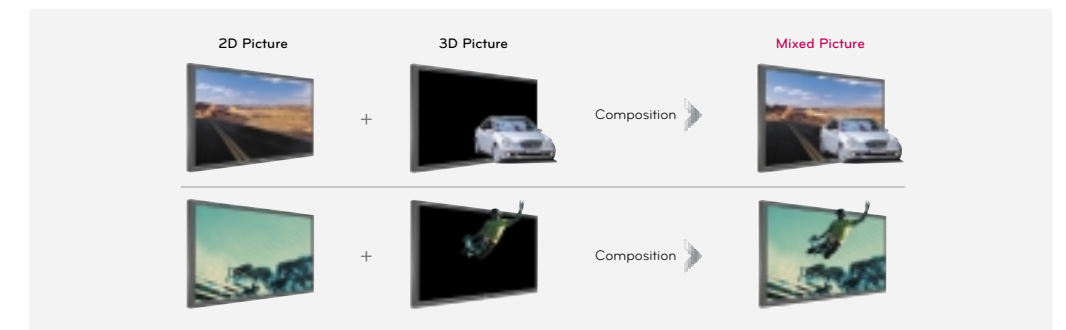

2D and 3D Mixed Movie

3D image with 2D background could be displayed by multiplexing 3D image created by 3DS max and 2D movie. This combination of 2D and 3D images could give the customer various application at an affordable price.