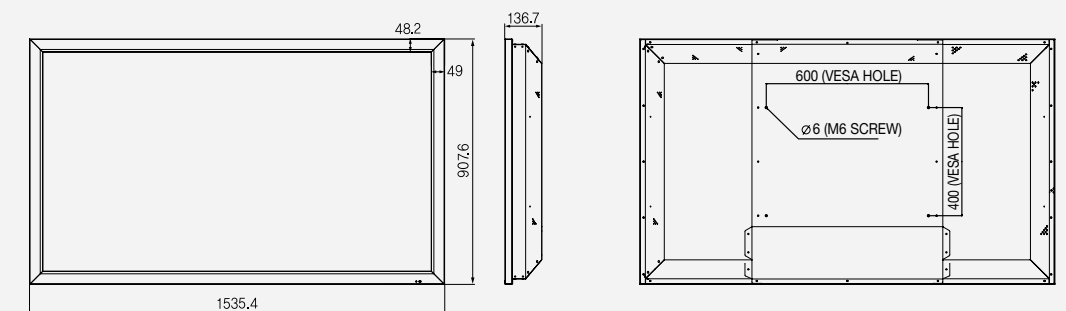

LARGE SIZE
DISPLAY SERIES

M5203C

- 1 Exclusive PD Module
  - Reliable Picture Quality
  - Portrait mode
  - No Blackening Defect
  - Wide viewing angle
  - Distortion Free image
- 2 Management Tool
  - Enhanced Scheduler
  - Image Sticking Minimization (ISM)
  - Ez Net Manager
  - SuperSign Compatible
- 3 Flexible Design
  - Common Speaker & Slim Bezel
  - Video Wall Usage
  - Various Interface
  - Software Compatibility
  - Fire Retardant
- 4 Eco-Friendly Product
  - Eco-Design (ROHS, WEEE)
  - Power Saving

LARGE SIZE
DISPLAY SERIES

M6503C

- 1 Exclusive PD Module
  - Exclusive PD Module
  - Reliable Picture Quality
  - Portrait mode
  - No Blackening Defect
  - Wide viewing angle
  - Distortion Free image
- 2 Management Tool
  - Enhanced Scheduler
  - Image Sticking Minimization (ISM)
  - Ez Net Manager
  - SuperSign Compatible
- 3 Flexible Design
  - Common Speaker & Slim Bezel
  - Video Wall Usage
  - Various Interface
  - Software Compatibility
  - Fire Retardant
- 4 Eco-Friendly Product
  - Eco-Design (ROHS, WEEE)
  - Power Saving

SPECIFICATION

Panel

- Aspect Ratio : 16 : 9
- Native Resolution : 1920 x 1080 (WUXGA)
- Brightness : 700cd/m²
- Contrast Ratio : 5,000:1 (DCR)
- Response Time : 9ms (GTG)
- Viewing Angle (H x V) : 178 x 178

Audio

- Surround MAX
- SSM (Flat / Music / Movie / Sports / User)
- Audio Power : 20W (10W x 2)

Dimension

SPECIFICATION

Panel

- Aspect Ratio : 16 : 9
- Native Resolution : 1920 x 1980 (WUXGA)
- Brightness : 700cd/m²
- Contrast Ratio : 5,000:1 (DCR)
- Response Time : 8ms (G to G)
- Viewing Angle (H x V) : 178 x 178

Audio

- Sound Mode (Clear Voice / Standard / Music / Cinema / Sports / Game / User)
- Audio Power : 20W (10W x 2)

Dimension