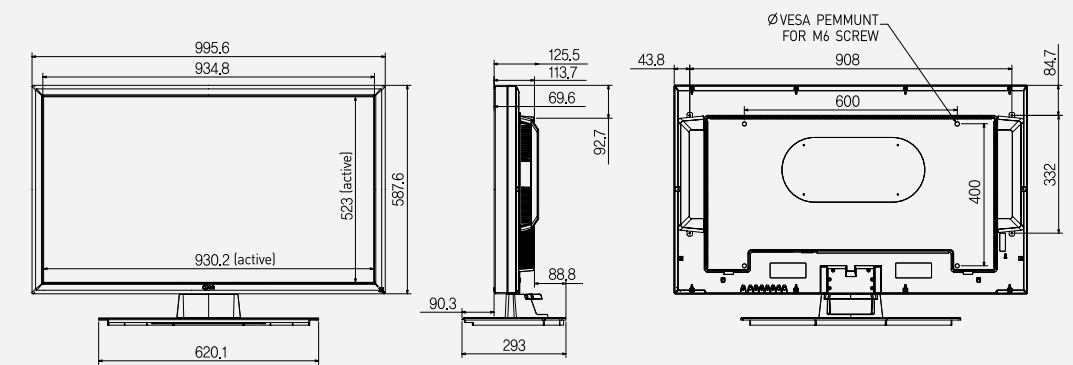

COMMERCIAL
DISPLAY SERIES

M3703C

- 1 Management Tool
  - Enhanced Scheduler
  - Image Sticking Minimization (ISM)
  - Ez Net Manager
  - SuperSign Compatible
- 2 Flexible Design
  - Common Speaker & Slim Bezel
  - Video Wall Usage
  - Various Interface
  - Software Compatibility
  - Fire Retardant
- 3 Eco-Friendly Product
  - Eco-Design (ROHS, WEEE)
  - Power Saving

LARGE SIZE
DISPLAY SERIES

M4213C

- 1 Exclusive PD Module
  - Reliable Picture Quality
  - Portrait mode
  - No Blackening Defect
  - Wide viewing angle
  - Distortion Free image
- 2 Management Tool
  - Enhanced Scheduler
  - Image Sticking Minimization (ISM)
  - Ez Net Manager
  - SuperSign Compatible
- 3 Flexible Design
  - Common Speaker & Slim Bezel
  - Video Wall Usage
  - Various Interface
  - Software Compatibility
  - Fire Retardant
- 4 Eco-Friendly Product
  - Eco-Design (ROHS, WEEE)
  - Power Saving

SPECIFICATION

Panel

- Aspect Ratio : 16 : 9
- Native Resolution : 1366 x 768 (WXGA)
- Brightness : 500cd/m²
- Contrast Ratio : 3,000:1 (DCR)
- Response Time : 5ms (G to G)
- Viewing Angle (H x V) : 178 x 178

Audio

- Sound Mode (Clear voice / Standard / Music / Cinema / Sports / Game / User)
- Audio Power : 20W (10W x 2)

Dimension

SPECIFICATION

Panel

- Aspect Ratio : 16 : 9
- Native Resolution : 1366 x 768 (WXGA)
- Brightness : 500cd/m²
- Contrast Ratio : 3,000:1 (DCR)
- Response Time : 9ms (G to G)
- Viewing Angle (H x V) : 178 x 178

Audio

- Sound Mode (Clear voice / Standard / Music / Cinema / Sports / Game / User)
- Audio Power : 20W (10W x 2)

Dimension