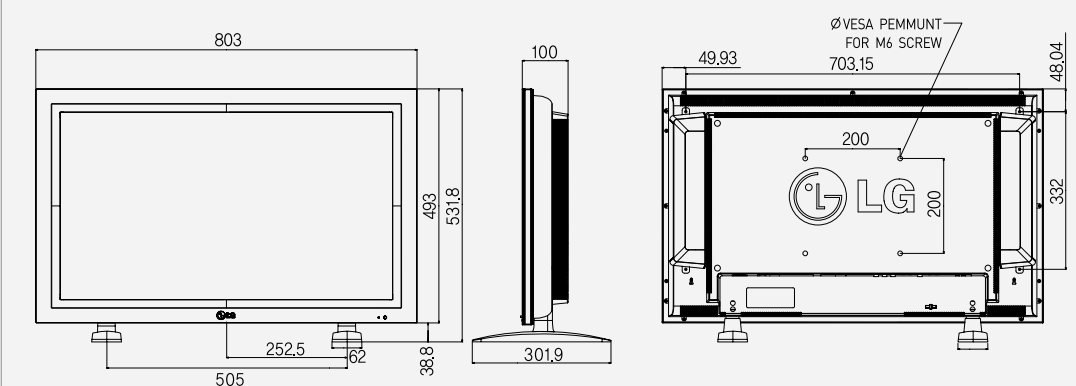

Anywhere, Everywhere... Wide Display Series

LG's broad range of products in standard as well as special functions fits anywhere and everywhere. The following each unique series will deliver the very best quality and values whatever you need.

COMMERCIAL DISPLAY SERIES

M3203C

1. 1 Exclusive PD Module
   - Reliable Picture Quality
   - Portrait mode
   - No Blackening Defect
   - Wide viewing angle
   - Distortion Free image
2. 2 Management Tool
   - Enhanced Scheduler
   - Image Sticking Minimization (ISM)
   - Ez Net Manager
   - SuperSign Compatible
3. 3 Flexible Design
   - Common Speaker & Slim Bezel
   - Video Wall Usage
   - Various Interface
   - Software Compatibility
   - Fire Retardant
4. 4 Eco-Friendly Product
   - Eco-Design (ROHS, WEEE)
   - Power Saving

SPECIFICATION

Panel

- Aspect Ratio : 16 : 9
- Native Resolution : 1366 x 768 (WXGA)
- Brightness : 500cd/m²
- Contrast Ratio : 3,000:1 (DCR)
- Response Time : 9ms (G to G)
- Viewing Angle (H x V) : 178 x 178

Audio

- Sound Mode (Clear voice / Standard / Music / Cinema / Sports / Game / User)
- Audio Power : 20W (10W x 2)

Dimension