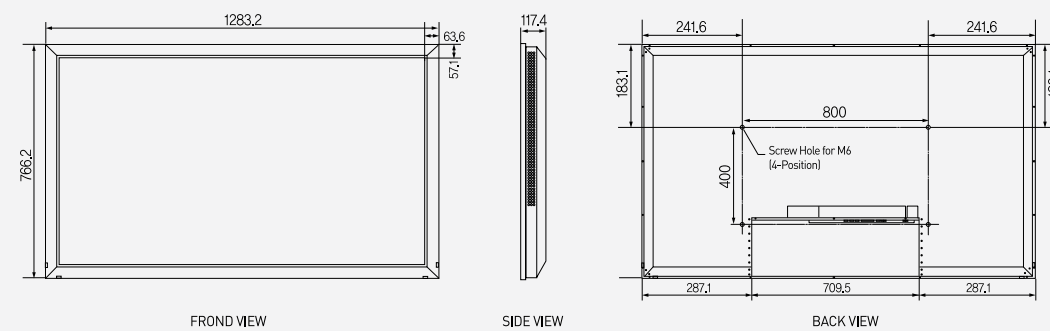

LARGE SIZE
DISPLAY SERIES

M5203C

- 1 Exclusive PD Module
  - Reliable Picture Quality
  - Portrait mode
  - No Blackening Defect
  - Wide viewing angle
  - Distortion Free image
- 2 Management Tool
  - Enhanced Scheduler
  - Image Sticking Minimization (ISM)
  - Ez Net Manager
  - SuperSign Compatible
- 3 Flexible Design
  - Common Speaker & Slim Bezel
  - Video Wall Usage
  - Various Interface
  - Software Compatibility
  - Fire Retardant
- 4 Eco-Friendly Product
  - Eco-Design (ROHS, WEEE)
  - Power Saving

LARGE SIZE
DISPLAY SERIES

M6503C

- 1 Exclusive PD Module
  - Exclusive PD Module
  - Reliable Picture Quality
  - Portrait mode
  - No Blackening Defect
  - Wide viewing angle
  - Distortion Free image
- 2 Management Tool
  - Enhanced Scheduler
  - Image Sticking Minimization (ISM)
  - Ez Net Manager
  - SuperSign Compatible
- 3 Flexible Design
  - Common Speaker & Slim Bezel
  - Video Wall Usage
  - Various Interface
  - Software Compatibility
  - Fire Retardant
- 4 Eco-Friendly Product
  - Eco-Design (ROHS, WEEE)
  - Power Saving

SPECIFICATION

Panel

- Aspect Ratio : 16 : 9
- Native Resolution : 1920 x 1080 (WUXGA)
- Brightness : 700cd/m²
- Contrast Ratio : 5,000:1 (DCR)
- Response Time : 9ms (GTG)
- Viewing Angle (H x V) : 178 x 178

Audio

- Surround MAX
- SSM (Flat / Music / Movie / Sports / User)
- Audio Power : 20W (10W x 2)

Dimension

SPECIFICATION

Panel

- Aspect Ratio : 16 : 9
- Native Resolution : 1920 x 1980 (WUXGA)
- Brightness : 700cd/m²
- Contrast Ratio : 5,000:1 (DCR)
- Response Time : 8ms (G to G)
- Viewing Angle (H x V) : 178 x 178

Audio

- Sound Mode (Clear Voice / Standard / Music / Cinema / Sports / Game / User)
- Audio Power : 20W (10W x 2)

Dimension